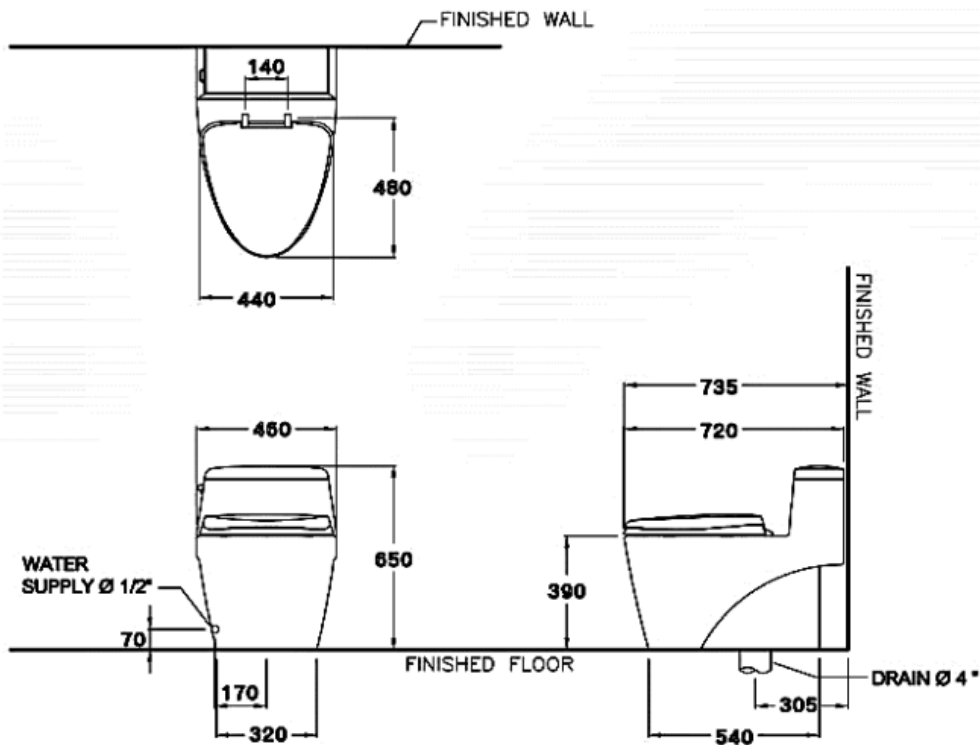

Brand : COTTO, Thailand  
 Name : GRAND RIVIERA 1-Piece toilet  
 Item Code : C10527

Designer :

Color / Finish: White  
 Dimensions : 460 x 720 x 650 mm

**Product info:**

- One Piece siphon jet toilet, elongated, with:
- S-Trap roughing in 305 mm
- side lever single flush, 6 lpf
- soft close seat and cover
- hygienic easy clean